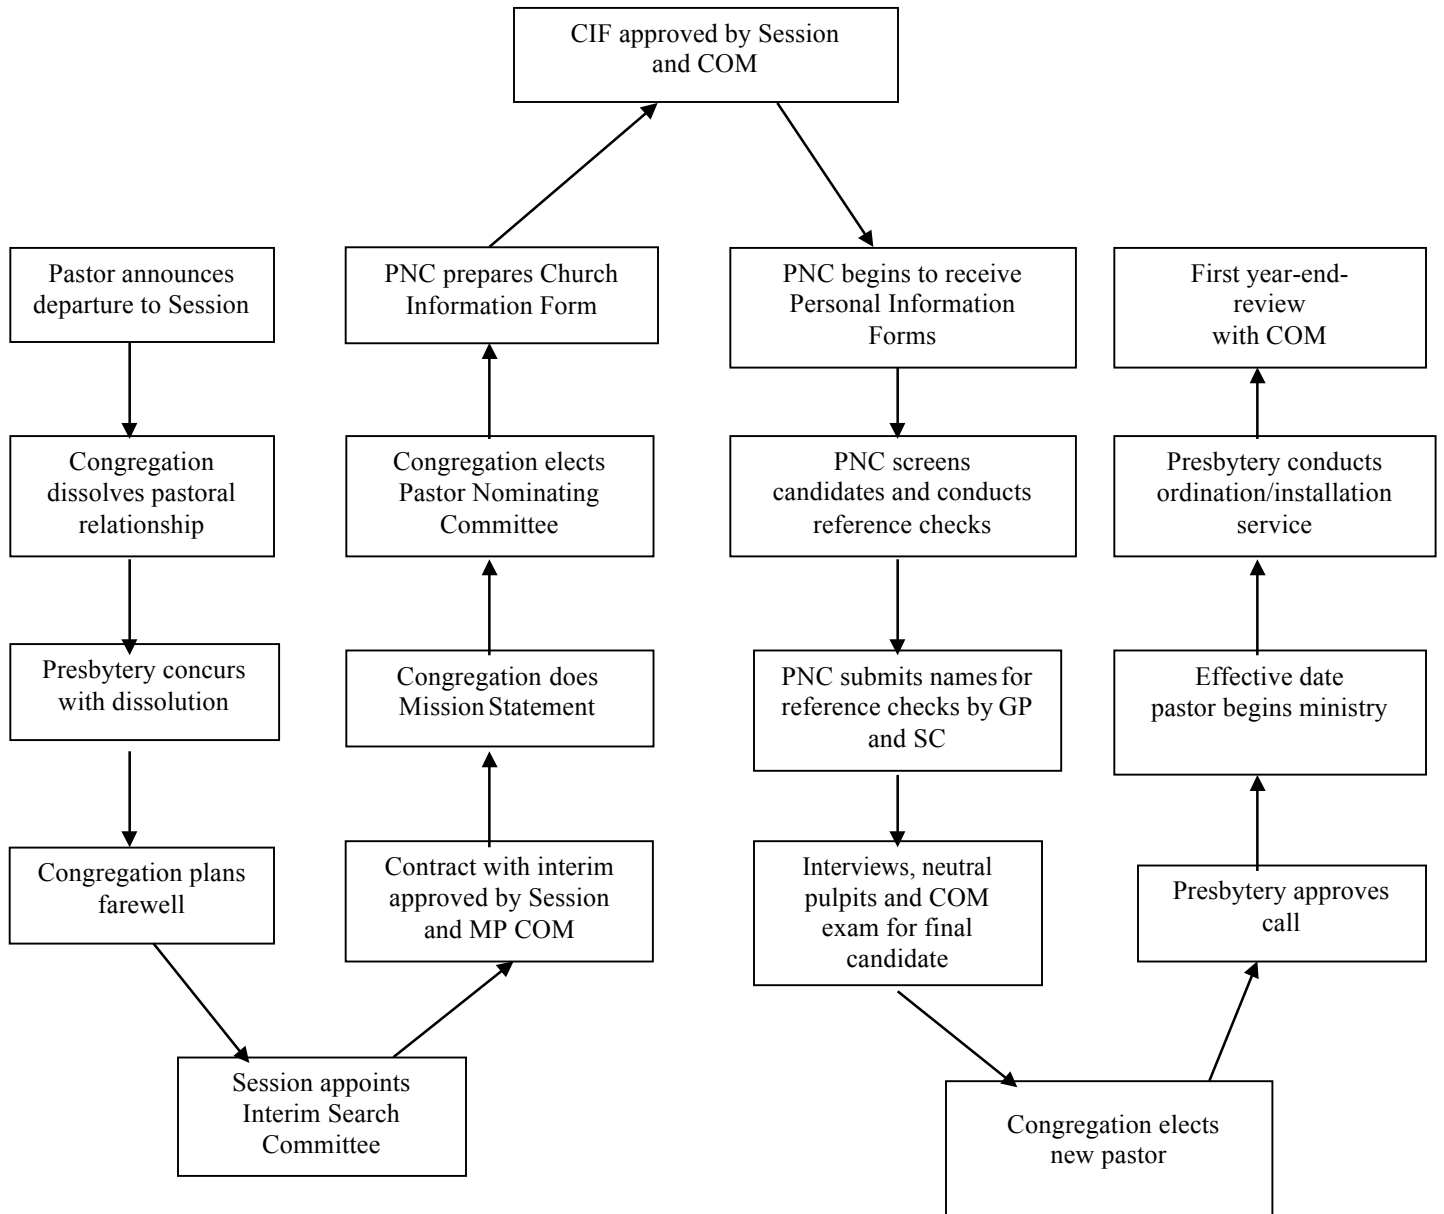

Transition from Pastor Leaving to New Pastor Arriving Including the Call of an Interim

(Check each box as tasks are completed.)

Abbreviations:
 GP – General Presbyter
 SC - Stated Clerk
 MP – Mission Presbytery
 COM – Committee on Ministry
 PNC – Pastor Nominating Committee
 CIF – Church Information Form
 PIF – Personal InformationForm

[This chart might be used to make a bulletin board to keep the congregation informed about the search process.]